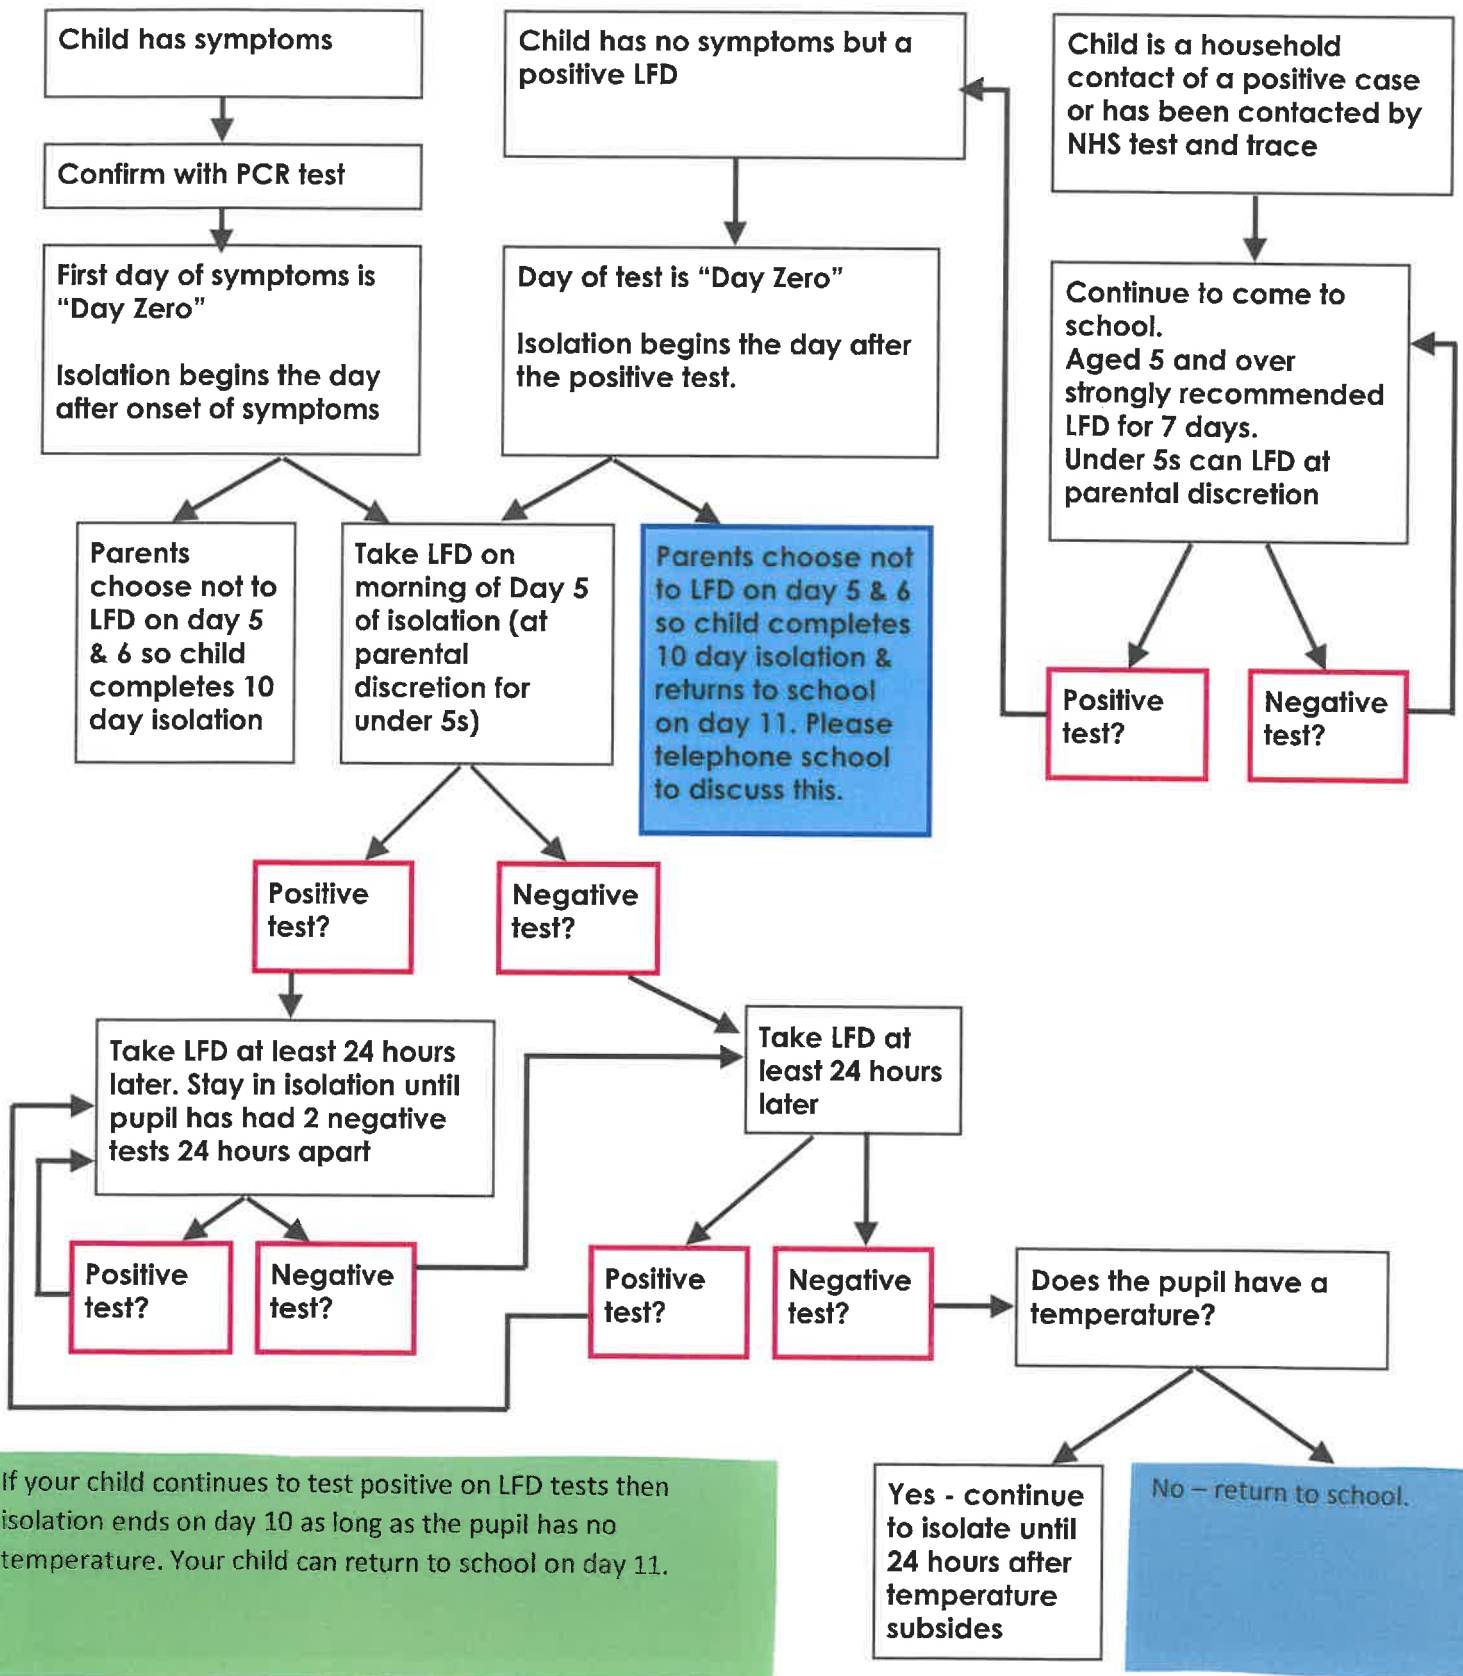

# COVID Guidelines for Parents from 17th January 2022

If your child continues to test positive on LFD tests then isolation ends on day 10 as long as the pupil has no temperature. Your child can return to school on day 11.